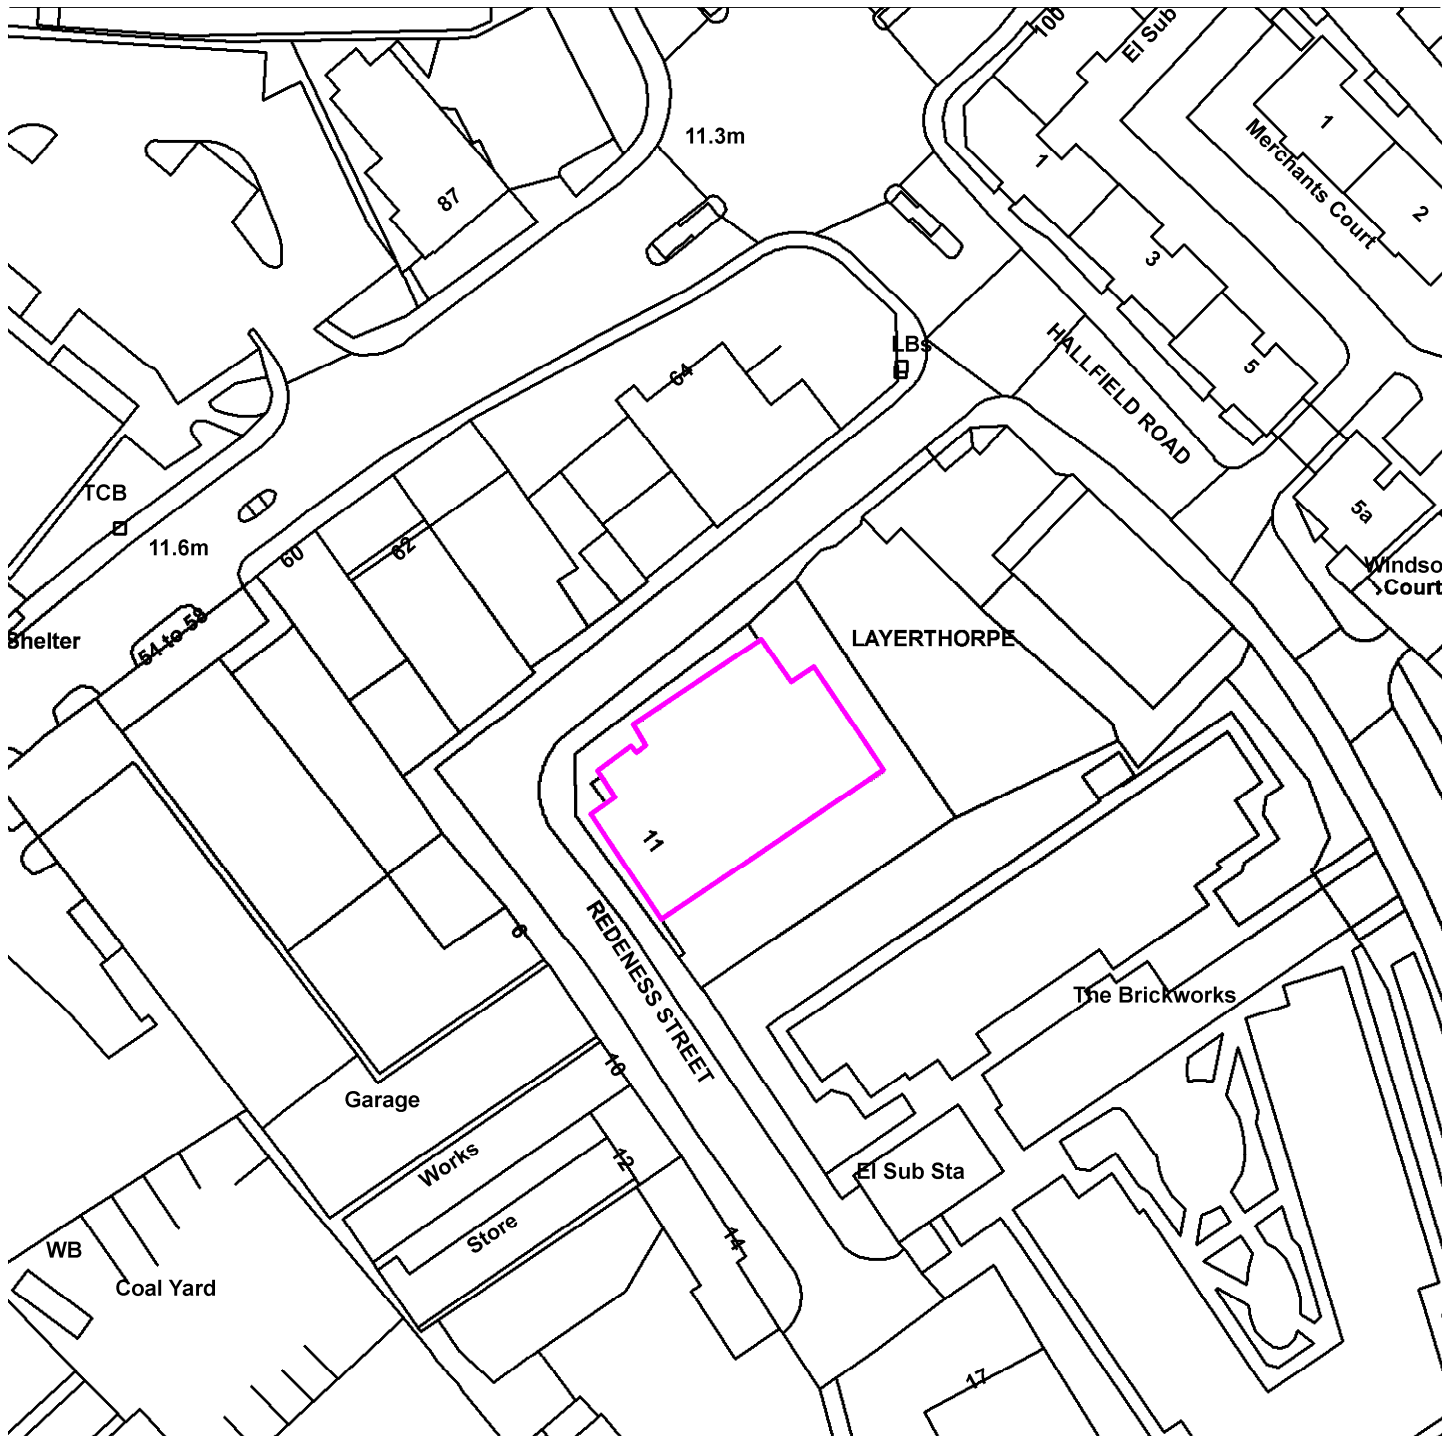

18/01935/FULM

York Dance Works 11 Redeness Street

GIS by ESRI (UK)

Scale : 1:953

Reproduced from the Ordnance Survey map with the permission of the Controller of Her Majesty's Stationery Office © Crown Copyright 2000.

Unauthorised reproduction infringes Crown Copyright and may lead to prosecution or civil proceedings.

Organisation	Not Set
Department	Not Set
Comments	Site Plan
Date	11 December 2018
SLA Number	Not Set